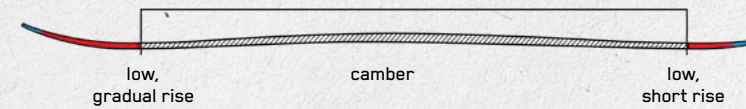

Profile | All Terrain Rocker

Flex