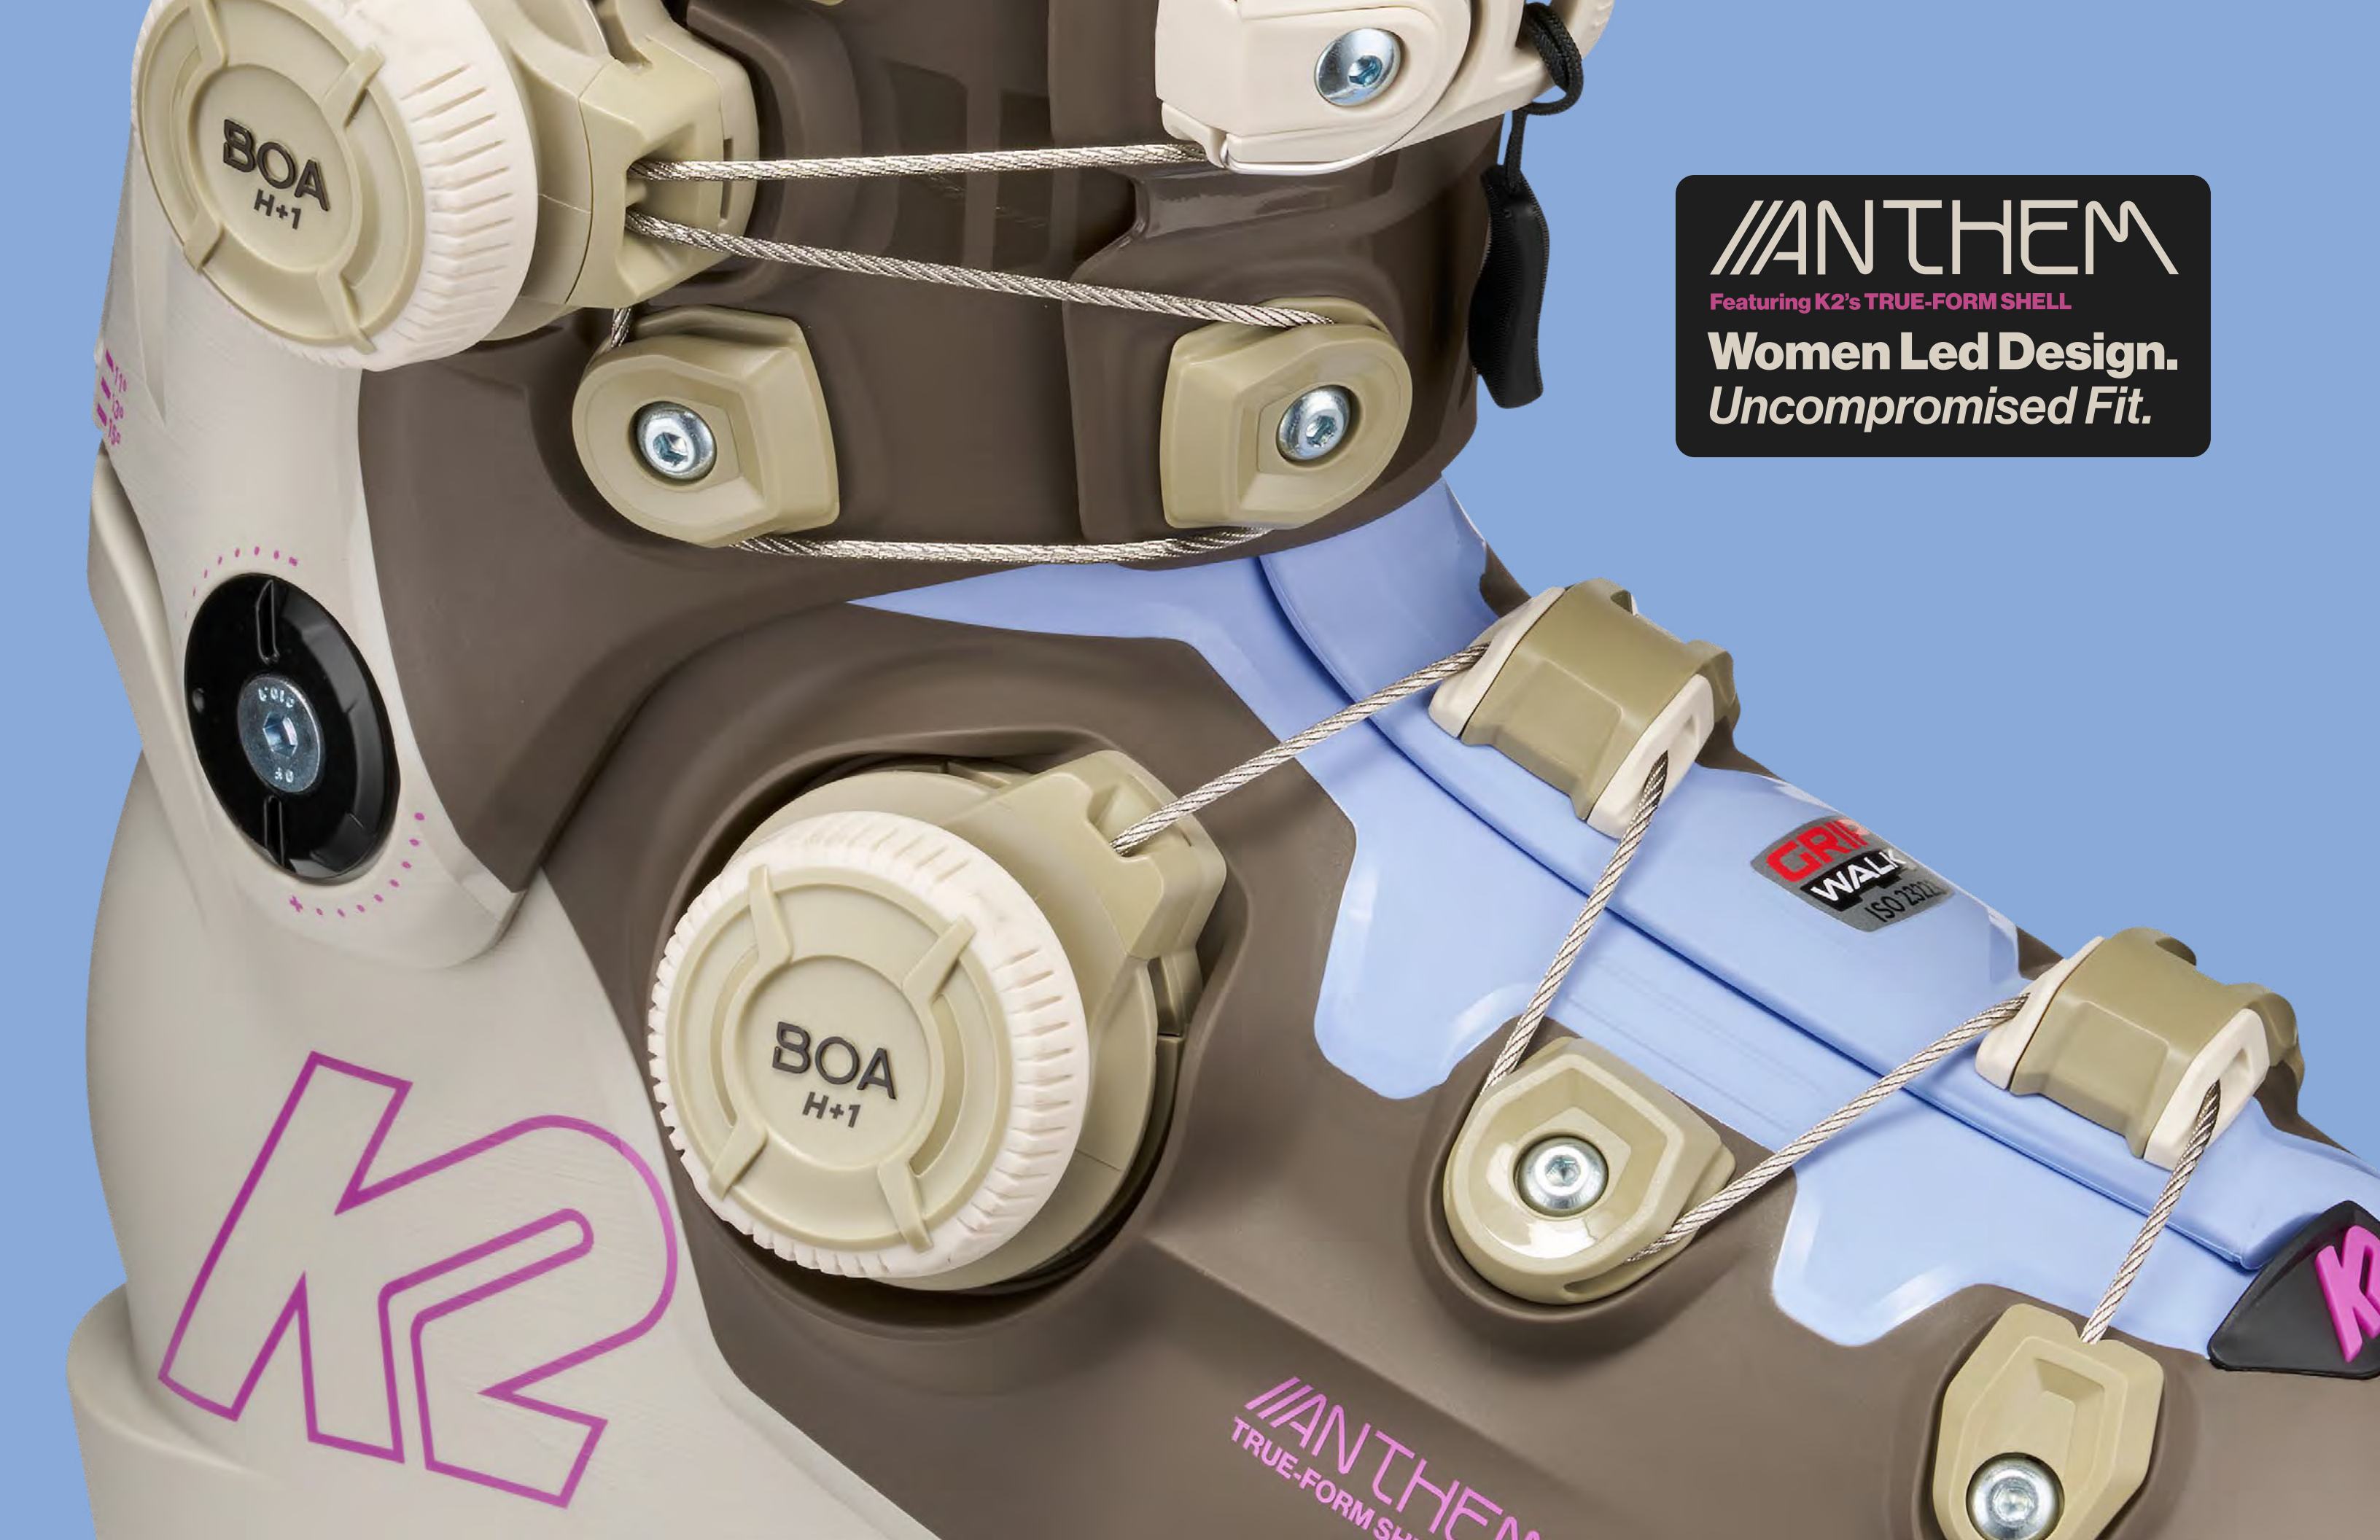

## FEATURES

BOA® Fit System - Fastfit Instep - Fully Heat-Moldable - Ramp 4 Degrees

<b>FLEX RATING:</b>	100	<b>LINER:</b>	P4
<b>LAST WIDTH (MM):</b>	97 - 100mm	<b>STRAP:</b>	Velcro - Tapered PVC - One Piece - 30mm
<b>WEIGHT (G):</b>	2015g @ 27.5	<b>OUTSOLE:</b>	GripWalk
<b>SHELL MATERIAL:</b>	TPU	<b>SIZE RANGE:</b>	24.5, 25.5, 26.5, 27.5, 28.5, 29.5, 30.5
<b>CUFF MATERIAL:</b>	TPU		